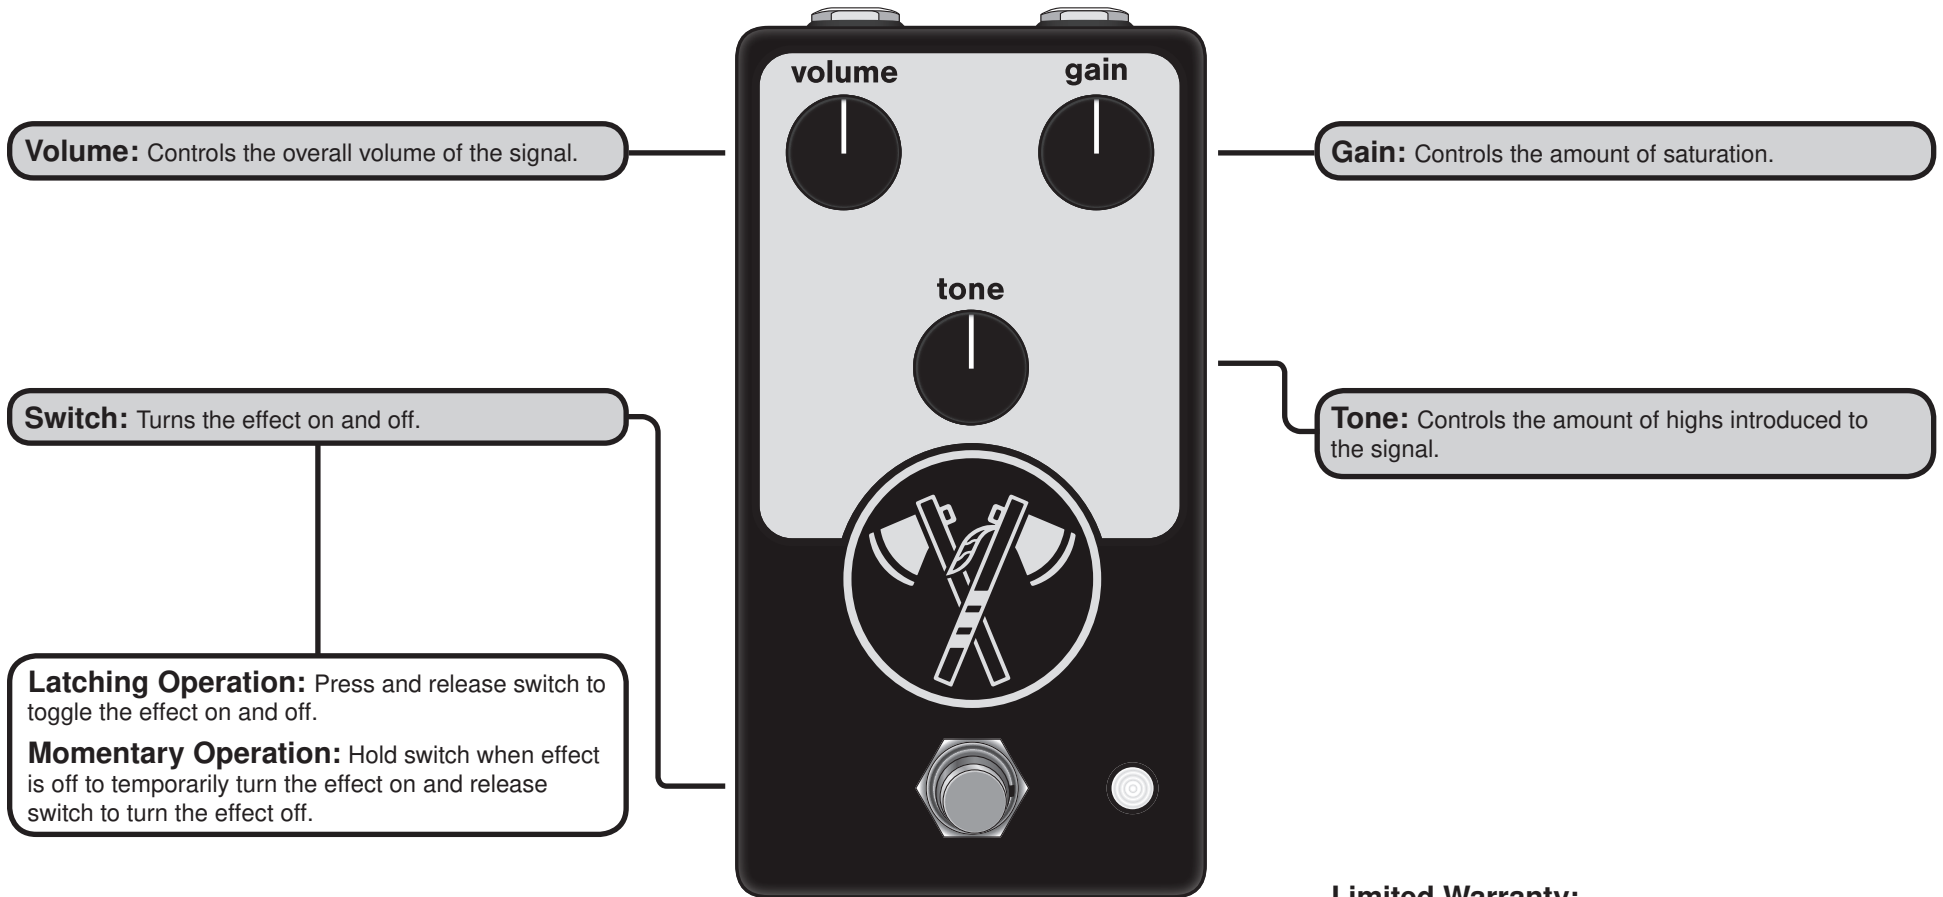

War Party

The War Party is an amp-like overdrive/distortion with touch sensitive dynamic response that is inspired by the NativeAudio™ Kiaayo and the legendary ProCo™ RAT. The streamlined interface includes volume, gain, and tone controls for maximum versatility in any overdrive/distortion application. The War Party bridges the gap between overdrive and distortion with the unique filtering and asymmetrical clipping found in the Kiaayo along with the RAT's low gain to high gain flexibility.

Dimensions: 2.6" x 4.77" (W x L)

Limited Warranty:

Please visit nativeaudio.com for more details.

About the Artwork: The War Party is a tribute to my Blackfeet (Amsskaapiikuni) heritage and to the fearless warriors, both past and present. At a time, when tomorrow was never promised, it was essential for tribes to be well equipped and ready for battle. An effective war party would contain the tribe's strongest and most disciplined warriors, providing safety to the tribe and its resources. These warriors had the ability to rise against all challenges and would sacrifice their life for the protection of the tribe. The War Party's artwork is a symbol of the warrior mindset that is still achievable. We are all warriors, and we are equipped to overcome adversity, determined to improve ourselves each day. As a part of your own war party, you are called to live a life with a purpose much larger than yourself.